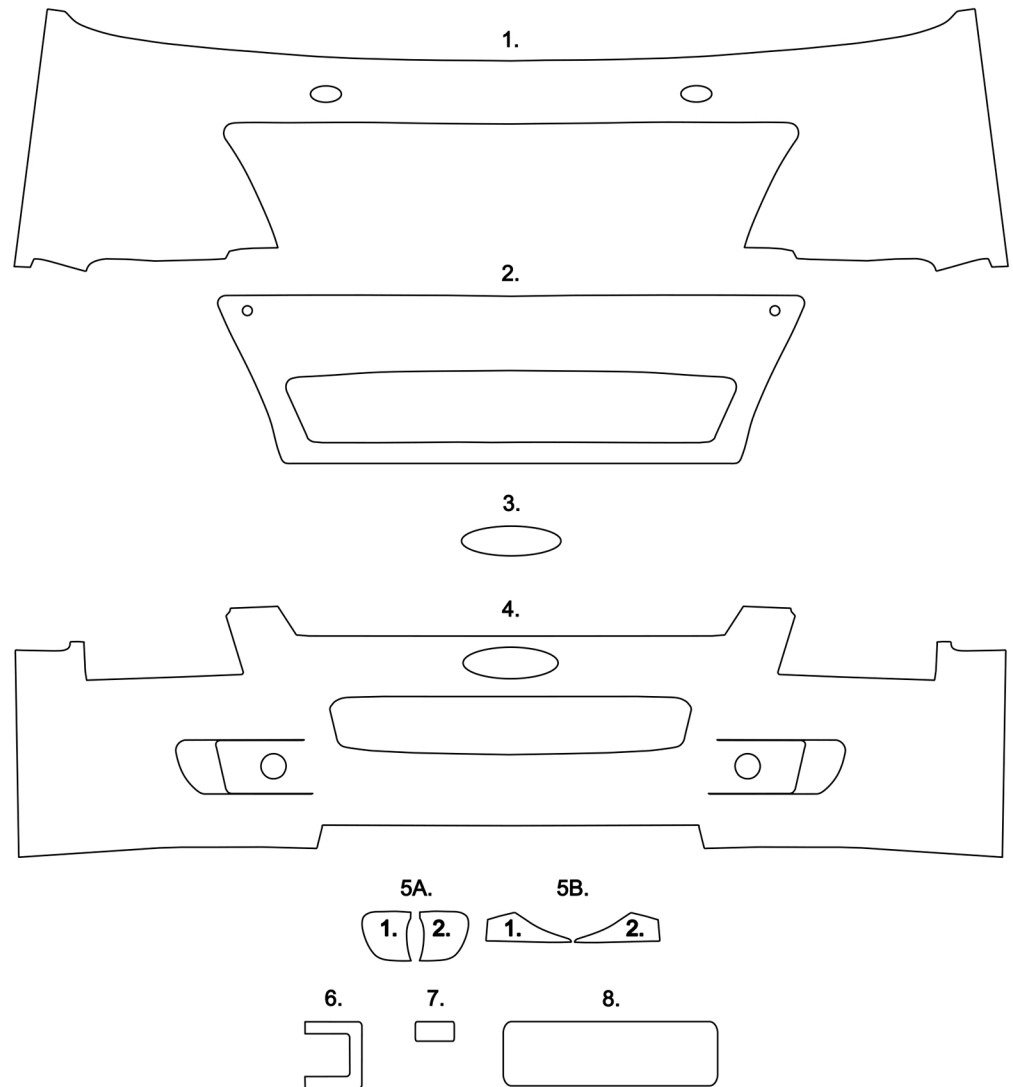

DIAMOND SHIELD
Advanced Paint Protection System

GULFSTREAM 2007-08 BOUNTY HUNTER

PARTS:

1. Header
2. Hood
3. Logo Cover
4. Bumper
5. Foglight Trim
6. Door Latch
7. Grab Handle
8. Kick Plate
9. Extra Foglight Trim if Needed

9. IF THE FLAP IN THE BUMPER DOES NOT COVER PROPERLY
USE THESE PIECES, MAKE NOTE TO CHANGE