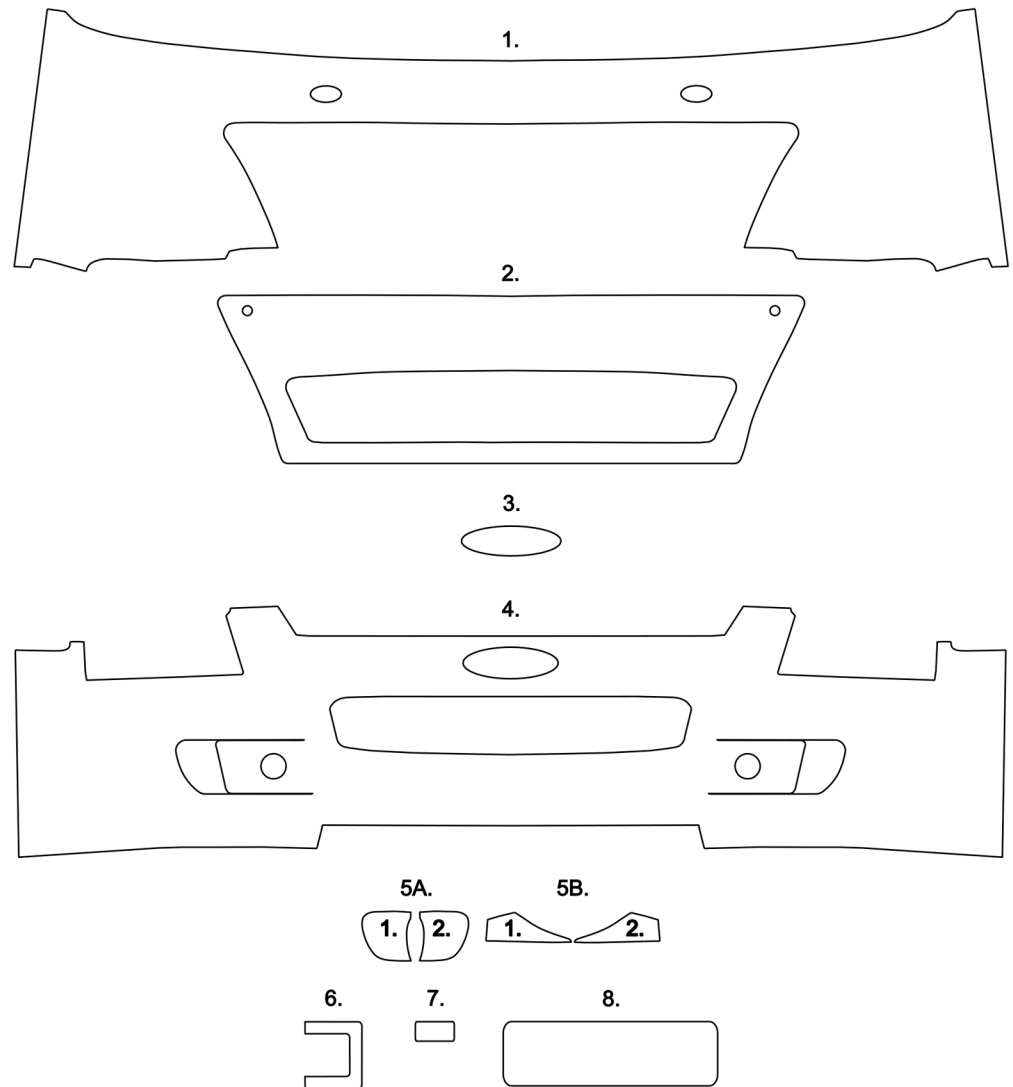

### PARTS:

1. Header
2. Hood
3. Logo Cover
4. Bumper
5. Foglight Trim
6. Door Latch
7. Grab Handle
8. Kick Plate
9. Extra Foglight Trim if Needed

9. IF THE FLAP IN THE BUMPER DOES NOT COVER PROPERLY  
USE THESE PIECES, MAKE NOTE TO CHANGE