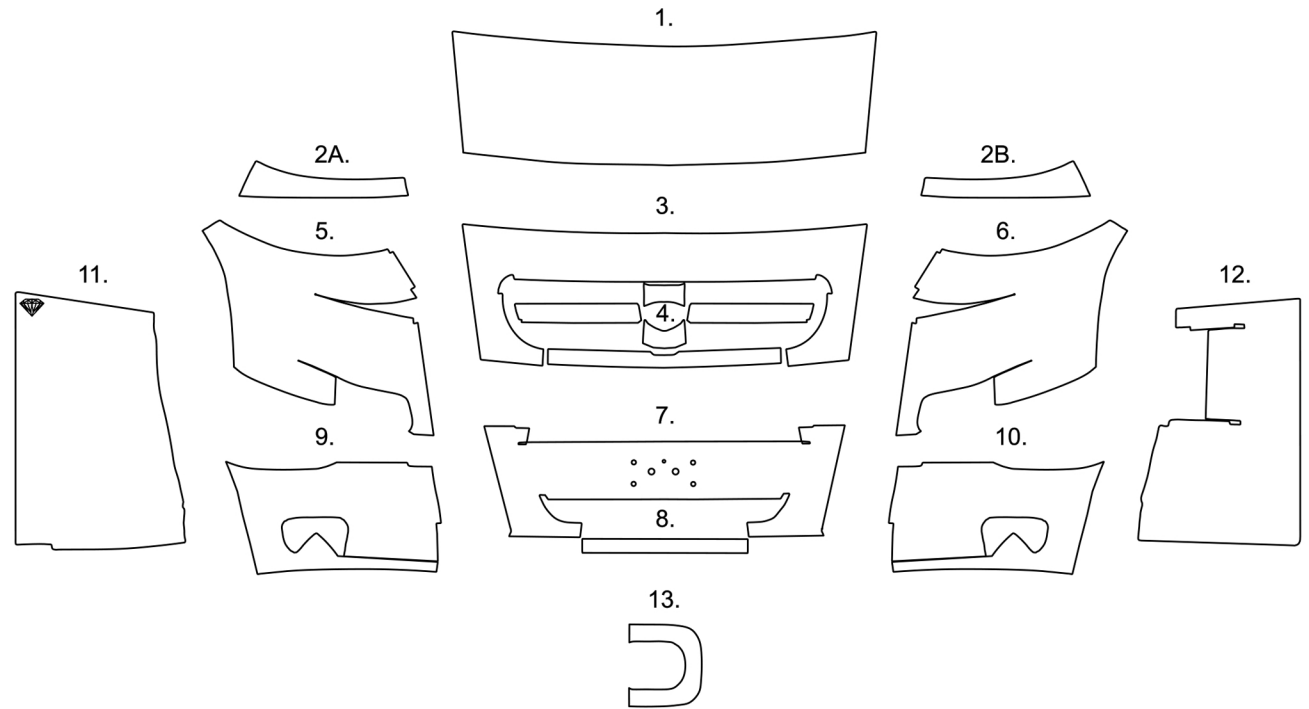

DIAMOND SHIELD
Advanced Paint Protection System

Dynamax 2016-17
Model: Rev

Parts:

- 1. HOOD
- 2. UPPER INSERTS (A,B)
- 3. GRILLE SURROUND
- 4. GRILLE 5 PC.
- 5. PS CORNER
- 6. DS CORNER
- 7. LOWER CENTER BUMPER
- 8. LOWER CENTER BUMPER INSERT
- 9. PS BUMPER CORNER
- 10. DS BUMPER CORNER
- 11. PS LOWER TRANSITION
- 12. DS LOWER TRANSITION
- 13. DOOR LATCH

Only Full Paint Units Get a Door Latch
Do Not Install on Partial Paint Units