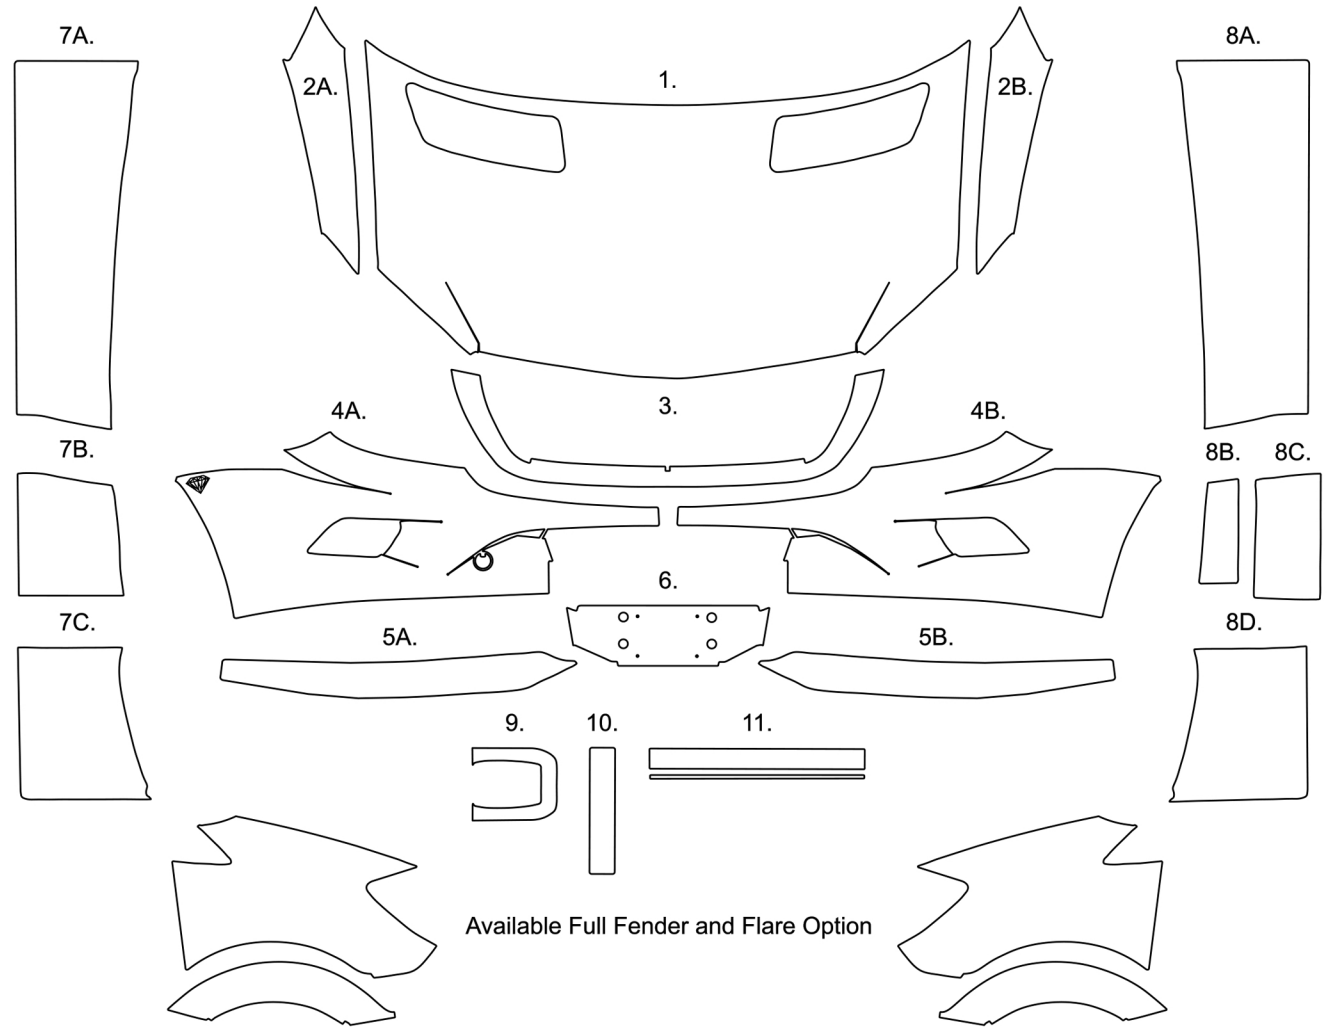

DIAMOND SHIELD
Advanced Paint Protection System

RENEGADE 2016
VILLAGIO MERCEDES CHASSIS FULL HOOD

PARTS:

- 1. Hood
- 2. Fender Top (A,B)
- 3. Grille
- 4. Bumper Corner (A,B)
- 5. Lower Bumper Corner (A,B)
- 6. License Plate
- 7. PS Transition (A-C)
- 8. DS Transition (A-D)
- 9. Door Latch
- 10. Grab Handle
- 11. Kick Plate