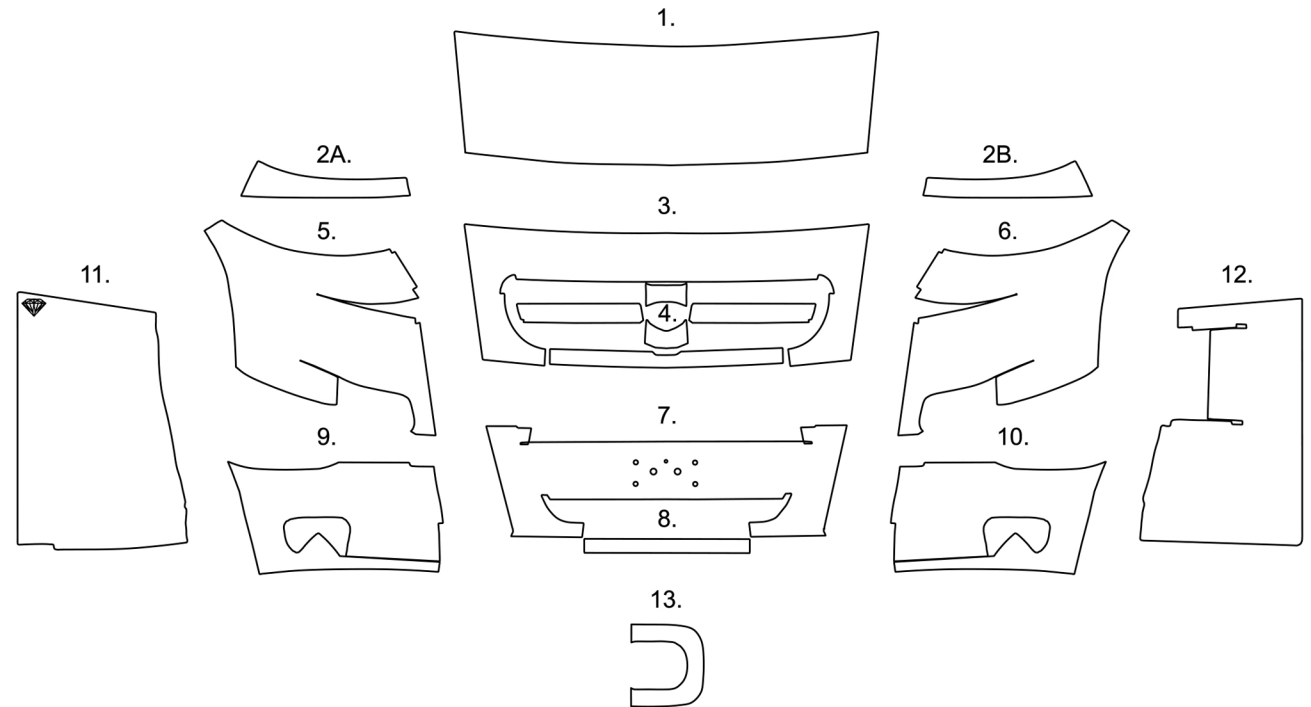

DIAMOND SHIELD
Advanced Paint Protection System

Dynamax 2016-17
Model: Rev

Parts:

1. HOOD
2. UPPER INSERTS (A,B)
3. GRILLE SURROUND
4. GRILLE 5 PC.
5. PS CORNER
6. DS CORNER
7. LOWER CENTER BUMPER
8. LOWER CENTER BUMPER INSERT
9. PS BUMPER CORNER
10. DS BUMPER CORNER
11. PS LOWER TRANSITION
12. DS LOWER TRANSITION
13. DOOR LATCH

Only Full Paint Units Get a Door Latch
Do Not Install on Partial Paint Units