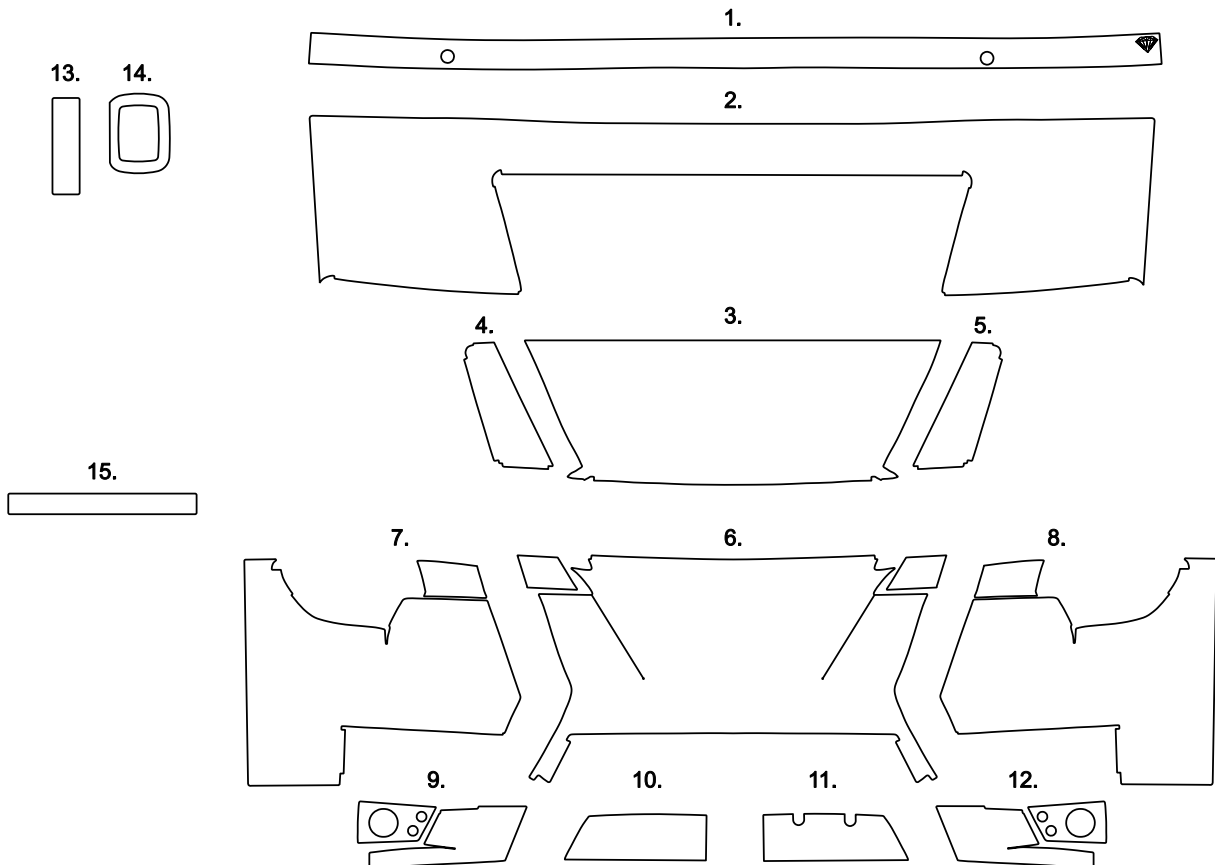

Chassis VIN (Last 8): _____

Unit # _____

**SHOW ALL PAINT IMPERFECTIONS AND POTENTIAL PROBLEM AREAS
 ON FACE SHEET (Including Based Areas)**

Who Approved The Paint For Installation: _____

Parts:

- | | |
|--------------------------|------------------------------------|
| 1. Wiper Panel | 9. PS Bumper Corner Inserts (2pc) |
| 2. Header | 10. PS Lower Slide Insert |
| 3. Upper Slide | 11. DS Lower Slide Insert |
| 4. PS Upper Slide Insert | 12. DS Bumper Corner Inserts (2pc) |
| 5. DS Upper Slide Insert | 13. Grab Handle |
| 6. Lower Slide | 14. Door Latch |
| 7. PS Bumper Corner | 15. Kick Plate |
| 8. DS Bumper Corner | |